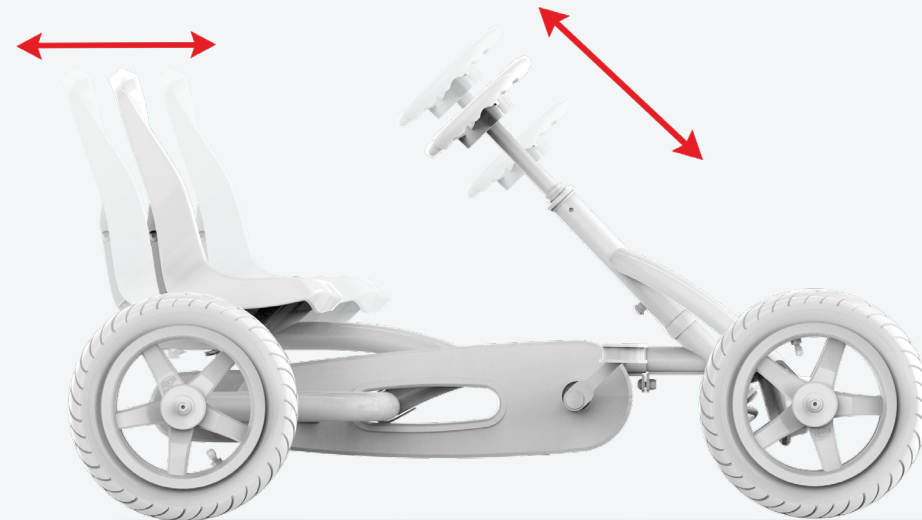

Great performance, great adventures

You will have the best adventures with your BERG Buddy. This cool go-kart is stable and safe. You will remain firmly on the ground even when going round the sharpest corners.

Discover the world with this cool go-kart! You won't need to worry about a thing during your adventures, because the BERG Buddy meets all safety requirements. The BFR-system enables you to go tearing around easily. The BERG Buddy will grow with you so you will have fun for a long time to come.

The BERG Buddy includes the following features that make it much safer and offer more fun.

- Robust frame
- Unique BFR-system (forwards, freewheel, brake, reverse)
- Stable thanks to 4 wheels + swing axle
- Comfortable pneumatic tyres
- Adjustable seat and steering wheel
- Suitable for children aged 3 to 8
- Ball bearings
- CE approved

1. ROBUST FRAME

The BERG Buddy will give you years of outdoor fun. This go-kart has a robust metal frame that can take a beating.

Also, the adjustable seat and steering wheel allow you to get into the ideal position in the BERG Buddy.