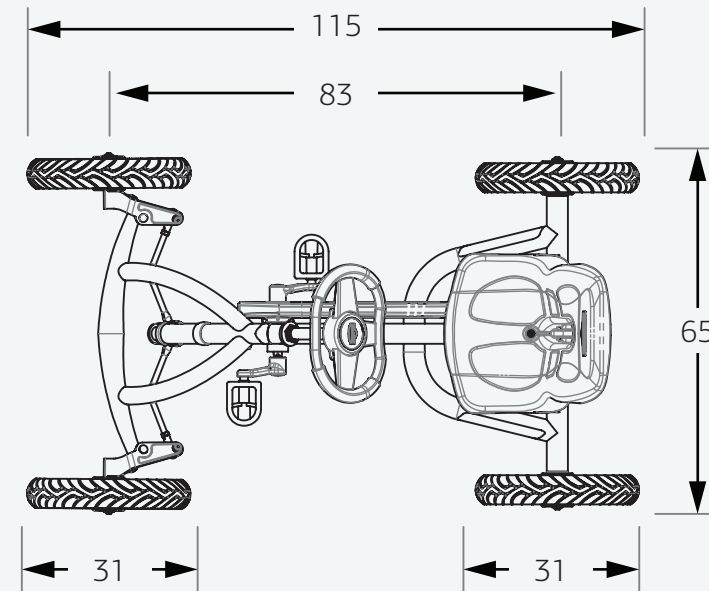

* Does not fit on the BMW Street Racer

BERGTOYS.COM

BERG BUDDY DATA

Great performance, great adventures

The following data is applicable on all Buddy versions.

* All dimensions in cm

BERGTOYS.COM

BERG BUDDY DATA

Physical characteristics

Length	115 cm
Width	65 cm
Height	63 cm

Warranty

Frame	2 years
Parts	2 years
Tyres	0 years

Technical characteristics

Gears	N.A.
Tyre type	Pneumatic
Frame material	Steel
Forward and backward	Yes
Braking system	BFR
Parking brake	N.A.
Transmission	BFR
Ball bearings	Yes
Swing axle	Yes
Adjustable seat	Yes
Adjustable steering wheel	Yes
Trailer connection	No