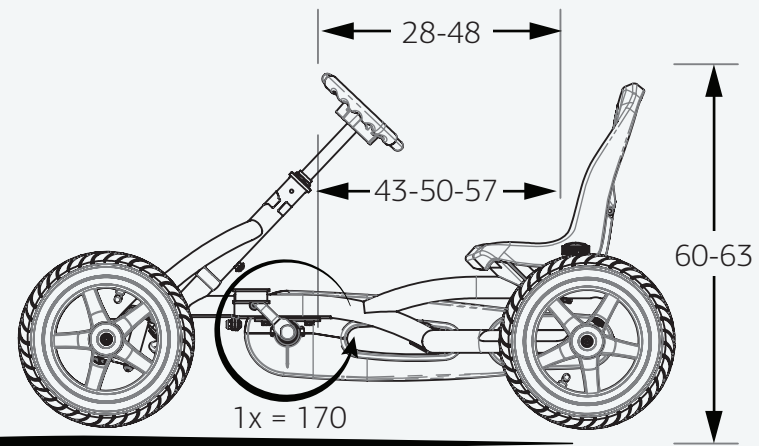

* Does not fit on the BMW Street Racer

BERGTOYS.COM

BERG BUDDY DATA

Great performance, great adventures

The following data is applicable on all Buddy versions.

* All dimensions in cm

BERGTOYS.COM

BERG BUDDY DATA

Great performance, great adventures

General

Recommended age	3 - 8 years
Min user height	90 cm
Max user height	130 cm
Max user weight	50 kg
Parental supervision necessary	Yes
Safety mark	CE
Assembly time	±30 min