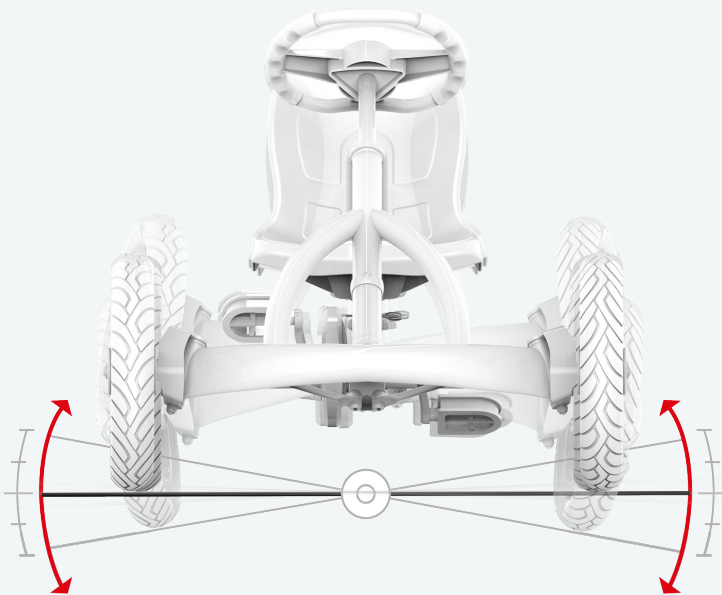

This makes the BERG Buddy super simple and easy to ride. In addition, safety and maximum fun are perfectly combined due to the BFR-system.

Experience years of
carefree fun!

3. STABLE THANKS TO 4 WHEELS

Thanks to its four wheels, the BERG Buddy has excellent stability. They allow you to take corners quickly, sharply and safely.

The BERG Buddy also has a swing axle. This creates a swinging motion of the front wheels as a result of which bumps in the road are absorbed. Consequently, the BERG Buddy remains firmly on the ground. A safe solution!