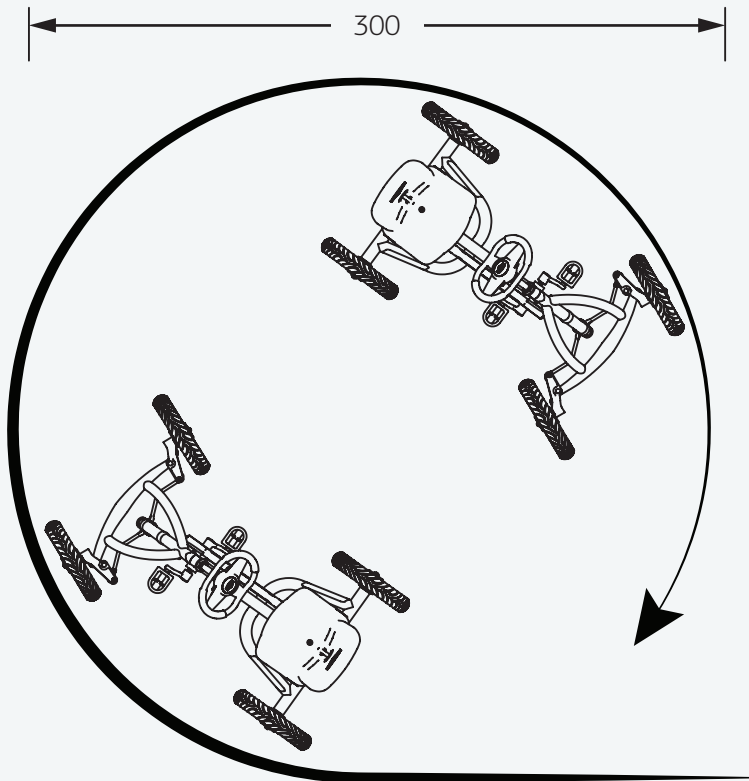

* Does not fit on the BMW Street Racer

BERGTOYS.COM

BERG BUDDY DATA

Great performance, great adventures

The following data is applicable on all Buddy versions.

* All dimensions in cm

BERGTOYS.COM

BERG BUDDY DATA

Great performance, great adventures

General

Recommended age	3 - 8 years
Min user height	90 cm
Max user height	130 cm
Max user weight	50 kg
Parental supervision necessary	Yes
Safety mark	CE
Assembly time	±30 min