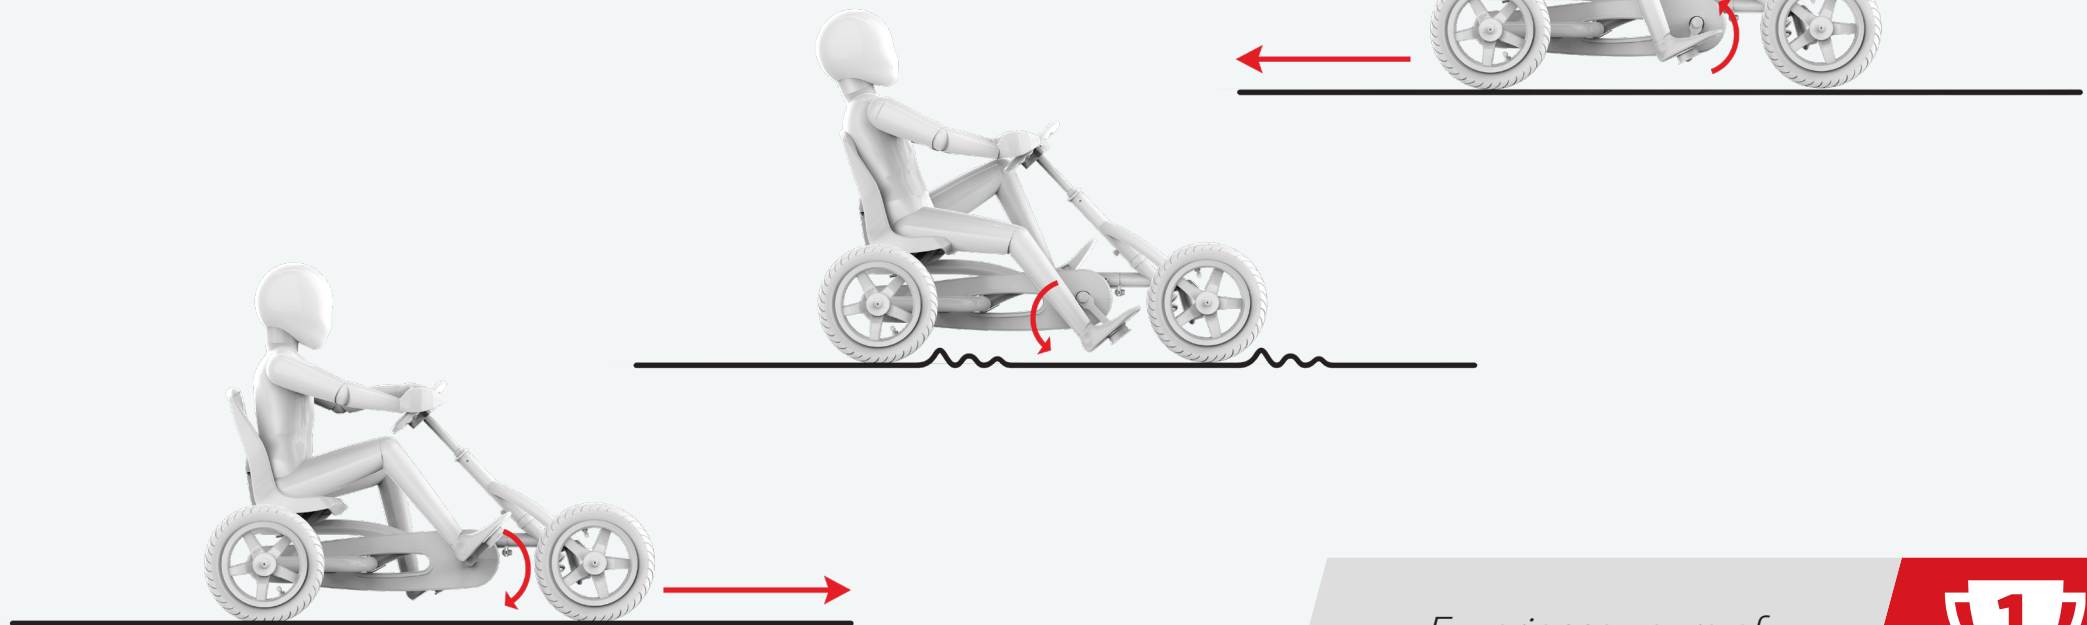

The BERG Buddy includes the following features that make it much safer and offer more fun.

- Robust frame
- Unique BFR-system (forwards, freewheel, brake, reverse)
- Stable thanks to 4 wheels + swing axle
- Comfortable pneumatic tyres
- Adjustable seat and steering wheel
- Suitable for children aged 3 to 8
- Ball bearings
- CE approved

1. ROBUST FRAME

The BERG Buddy will give you years of outdoor fun. This go-kart has a robust metal frame that can take a beating.

Also, the adjustable seat and steering wheel allow you to get into the ideal position in the BERG Buddy.

*Experience years of
carefree fun!*

BERGTOYS.COM

2. BFR-SYSTEM

The BERG Buddy is equipped with the unique, patented BFR-system. BFR stands for: Break, Freewheel and Reverse. The BFR-system allows you to brake using the pedals, but also reverse immediately after coming to a standstill.

This makes the BERG Buddy super simple and easy to ride. In addition, safety and maximum fun are perfectly combined due to the BFR-system.

Experience years of
carefree fun!

3. STABLE THANKS TO 4 WHEELS

Thanks to its four wheels, the BERG Buddy has excellent stability. They allow you to take corners quickly, sharply and safely.