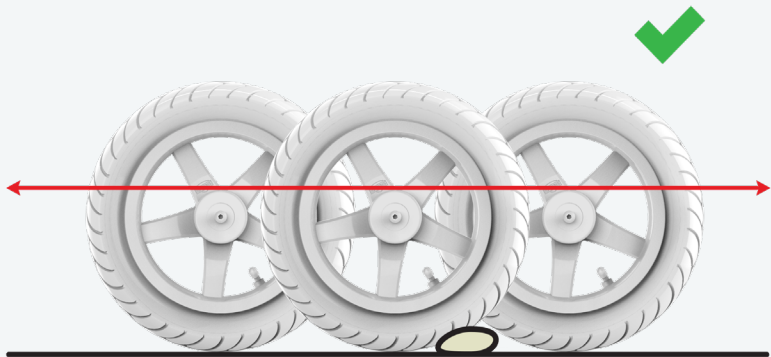

Experience years of
carefree fun!